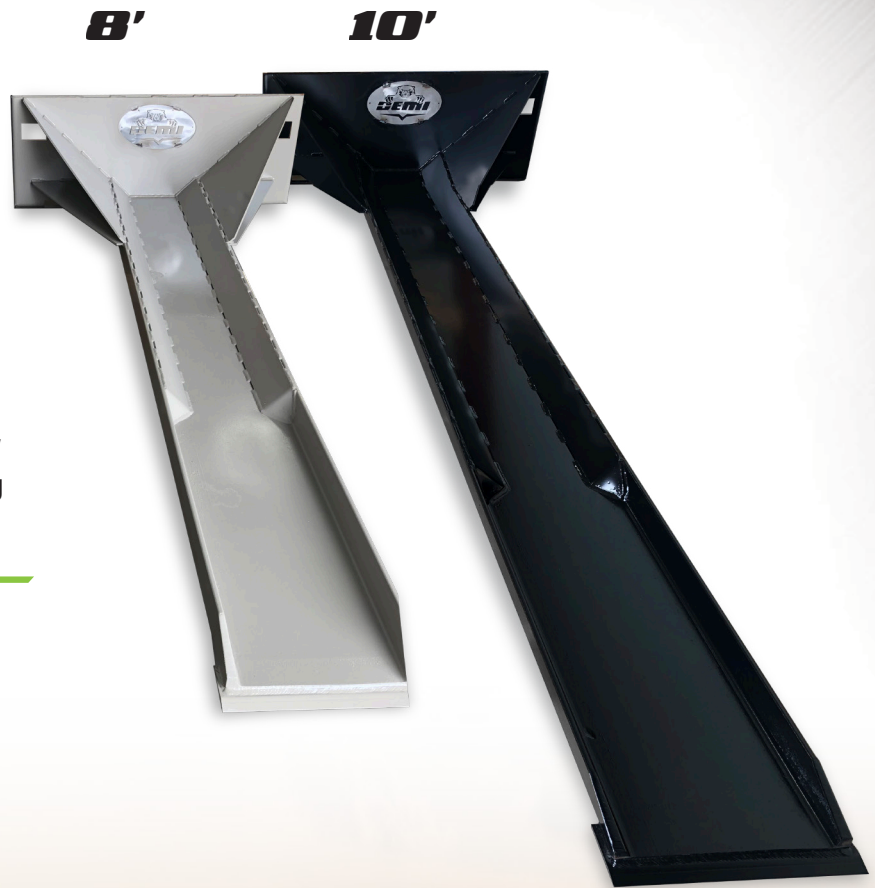

DEMI LONG KNIFE SPADE

Skid Steer Attachment

**ELIMINATE MANUAL SHOVELING
IN HARD TO REACH AREAS**

Keep your worksite free of excessive material buildup without traditional back-breaking labor or slowing down production. The one-of-a-kind DEMI Long Knife Spade was created to turn your skid steer into a heavy duty shovel. You'll be able to easily and safely free areas of excessive material buildup, eliminating premature damage and unnecessary productivity losses.

Product Features

- Ideal for Mining and Aggregate Operations
- Eight or Ten Foot Length
- Heavy Duty Steel Construction
- Reinforced Rails for Added Strength and Stability
- Fits all Models of Skid Loaders
- Designed for Safety, Cost & Production Efficiency
- Maximize Your Uptime
- Minimize Downtime

*Currently Seeking US & International
Dealer Reps for Partnership.*